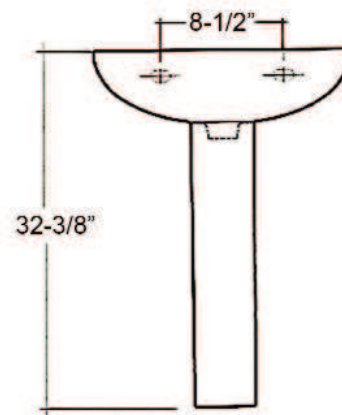

COMPACT PEDESTAL LAVATORY

Cat. No.
3-53X

Faucet not included

W: 17 3/4"
D: 14 1/4"
H: 32 3/8"

Features:

- ▶ Made of Vitreous China
- ▶ Available for 1-hole, 4" CC or 8" Widespread
- ▶ Overflow
- ▶ Can be Installed Using Toggle or Molly Bolts (not included)

*For ease of installation, order one of the following:

1. Hangers (pair) \$4.75
2. Bracket (one) \$11.50

Colors:

WH White

Compliance Certification

Meets or exceeds the following specifications: ASME A112.19.2 2008 (and CSA B45.1-08 for ceramic plumbing fixtures).

Interior Dimensions:

Basin Interior: 15 3/8"W x 8 1/2"D
Basin Depth: 5 5/8"
Mount bolts height: 29 1/4"
Mount holes cc: 8 1/2"

Dimensions of fixture are nominal and may vary within the range of tolerances established by ASME Standard A112.19.2-2008. Dimensions and specifications subject to change without notice.