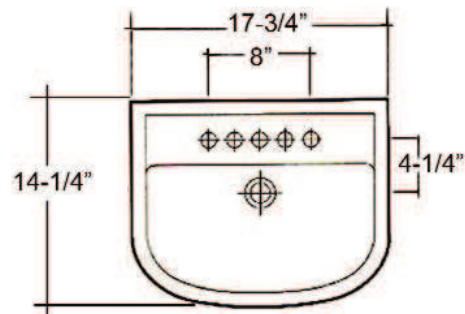

COMPACT PEDESTAL LAVATORY

Cat. No.
3-53X

Faucet not included

W: 17 3/4"
D: 14 1/4"
H: 32 3/8"

Features:

- ▶ Made of Vitreous China
- ▶ Available for 1-hole, 4" CC or 8" Widespread
- ▶ Overflow
- ▶ Can be Installed Using Toggle or Molly Bolts (not included)

*For ease of installation, order one of the following:

1. Hangers (pair) \$4.75
2. Bracket (one) \$11.50

Colors:

WH White

Compliance Certification

Meets or exceeds the following specifications: ASME A112.19.2 2008 (and CSA B45.1-08 for ceramic plumbing fixtures).

Interior Dimensions:

Basin Interior: 15 3/8"W x 8 1/2"D
Basin Depth: 5 5/8"
Mount bolts height: 29 1/4"
Mount holes cc: 8 1/2"

Dimensions of fixture are nominal and may vary within the range of tolerances established by ASME Standard A112.19.2-2008. Dimensions and specifications subject to change without notice.